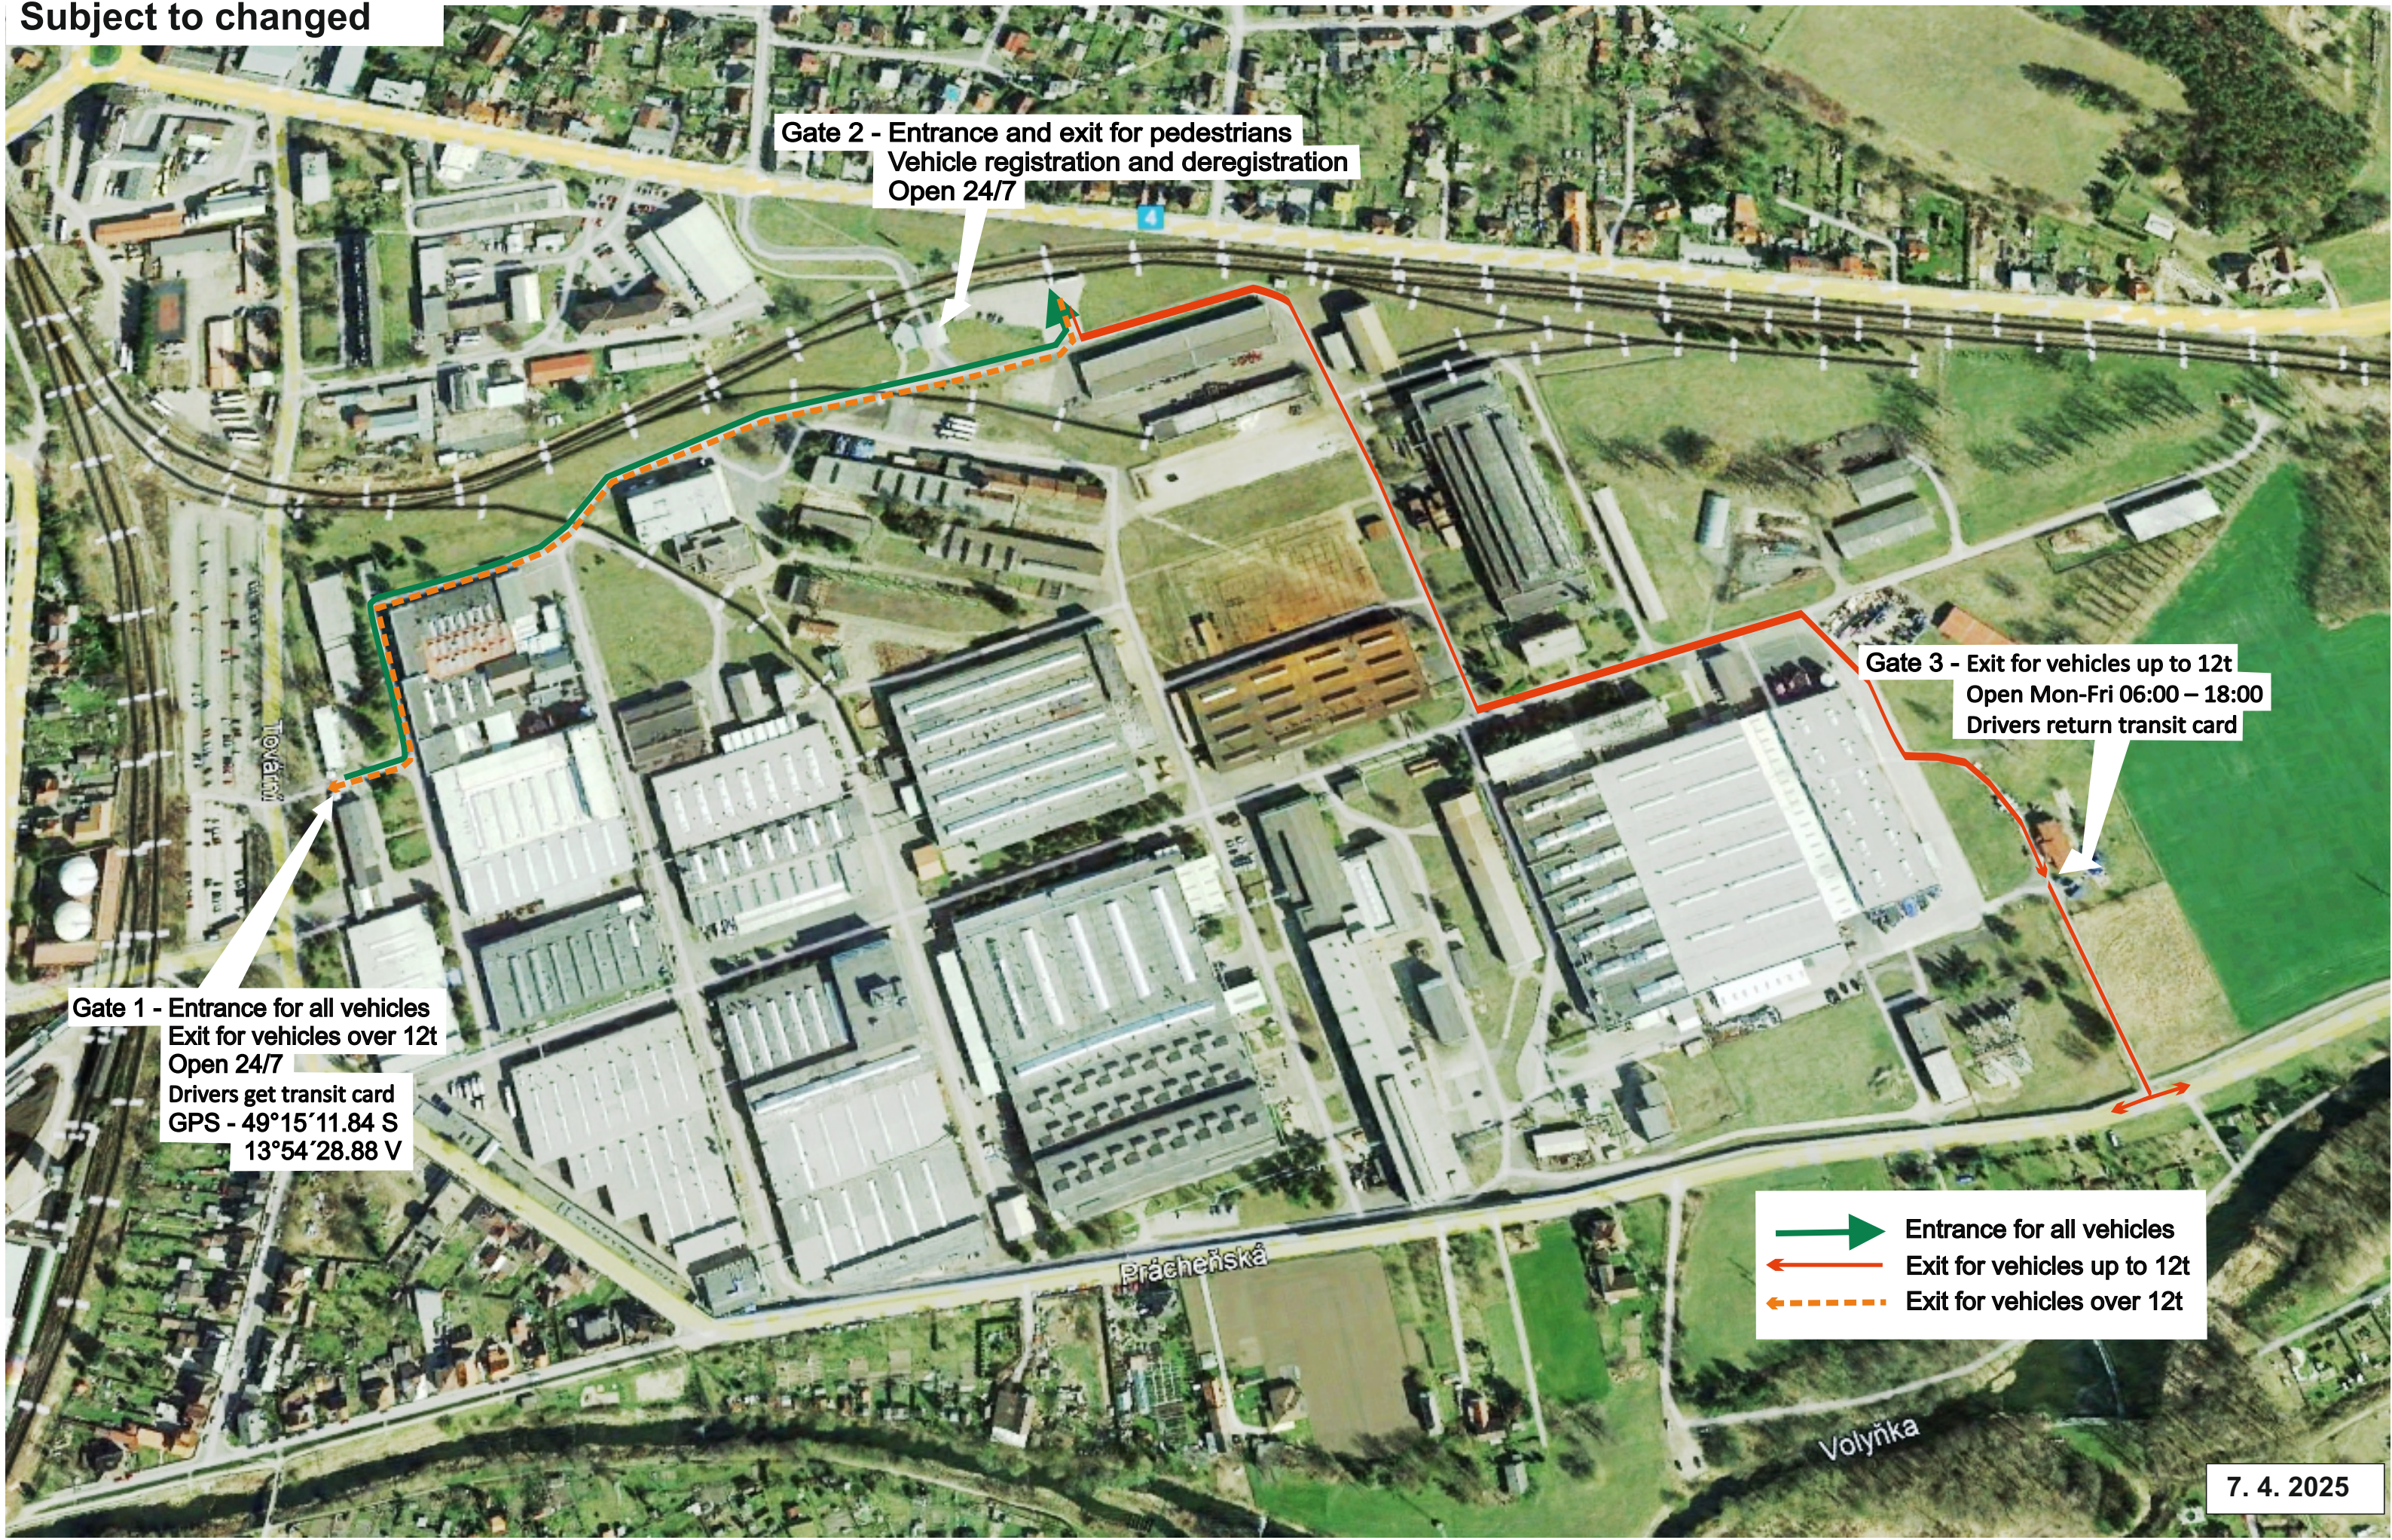

Map of entrance and exit gates for vehicles on the ČZ a.s. premises

Valid from 7. April 2025 for the entire reconstruction time of Volyňská street
Subject to changed

Gate 2 - Entrance and exit for pedestrians
Vehicle registration and deregistration
Open 24/7

Gate 3 - Exit for vehicles up to 12t
Open Mon-Fri 06:00 – 18:00
Drivers return transit card

Gate 1 - Entrance for all vehicles
Exit for vehicles over 12t
Open 24/7
Drivers get transit card
GPS - 49°15'11.84 S
13°54'28.88 V

- Entrance for all vehicles
- ← Exit for vehicles up to 12t
- - - Exit for vehicles over 12t